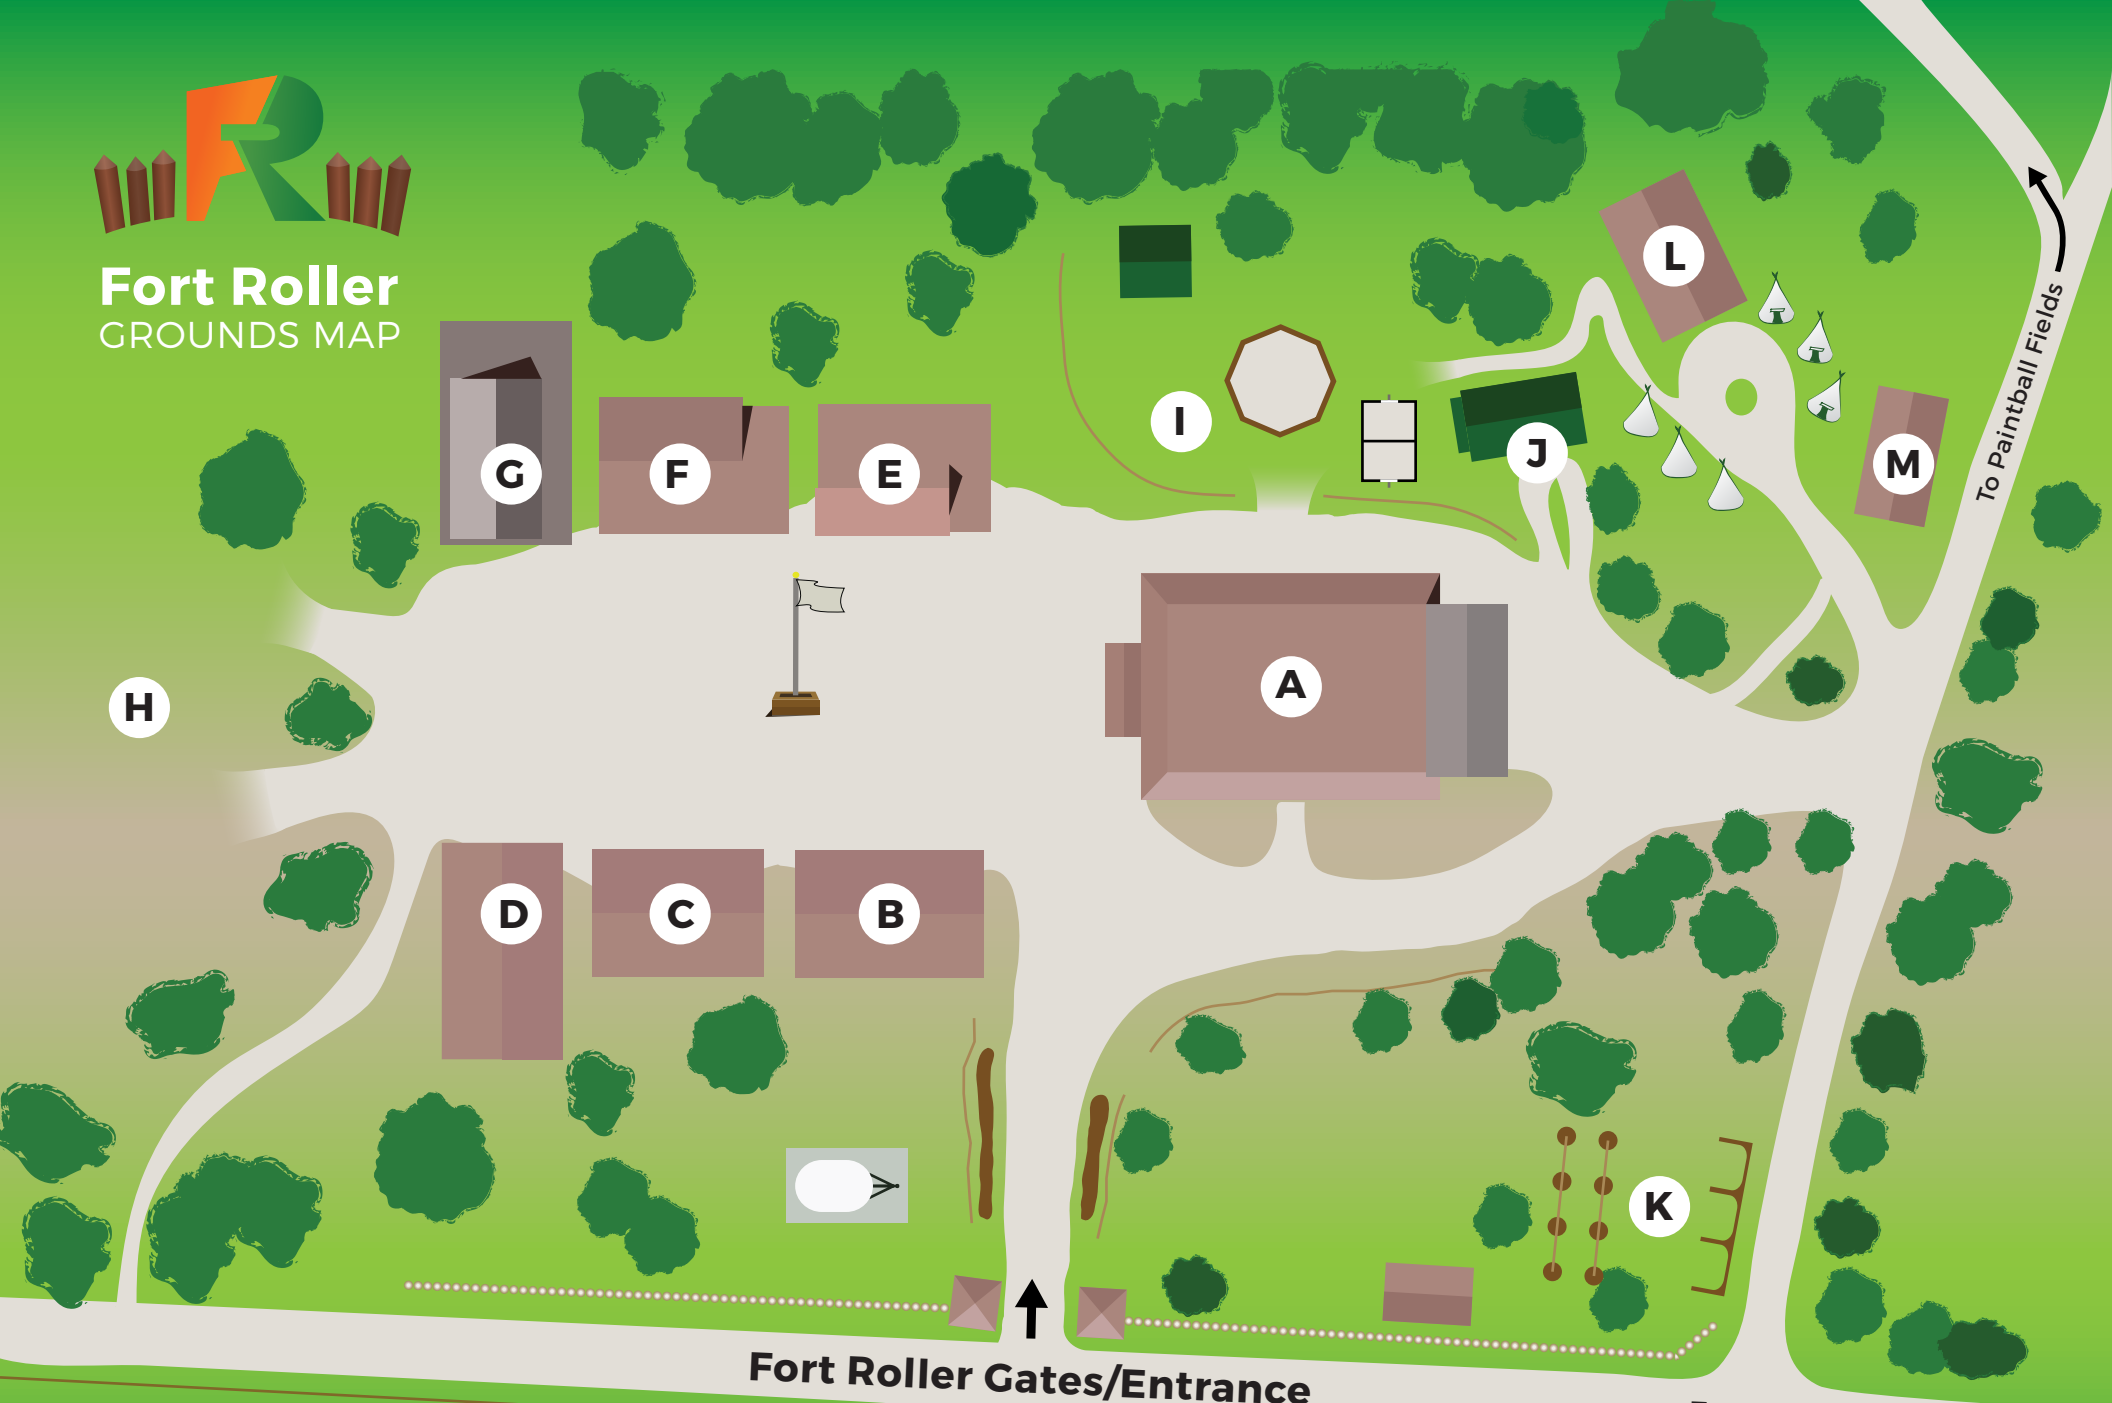

Fort Roller

GROUNDS MAP

- A- Hilltop Hall
- B- Boys Cabin #1
- C- Boys Cabin #2
- D- Boys Cabin #3

- E- Girls Cabin #1
- F- Girls Cabin #2
- G- Girls Cabin #3
- H- Game Fields

- I- Playground
- J- Health Center
- K- Low Rope Elements

- L- AW Pavillion
- M- AW Bathhouse
- N- Parking Lot