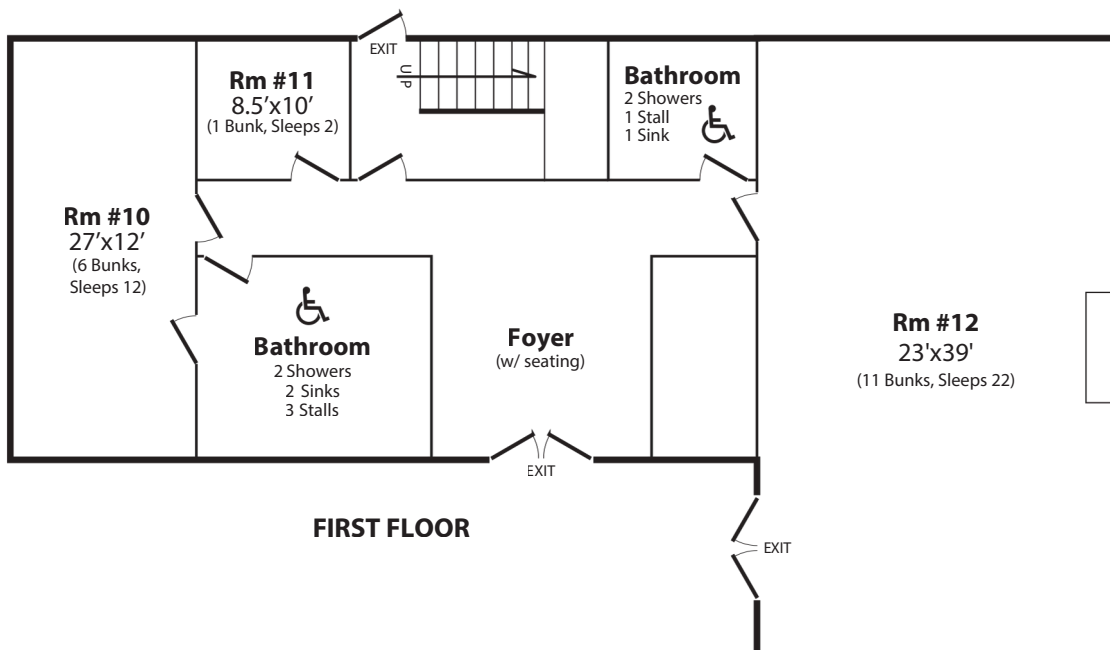

# MUDDY CREEK HOUSE

Men and/or Women\* | Sleeps 82

- Modern Bathroom/Shower Facilities on Each Floor
- First Floor is Wheel Chair Accessible
- Large Front Porch on Each Floor
- Heating & Air Conditioning

\*Men on one Floor/Women on the other