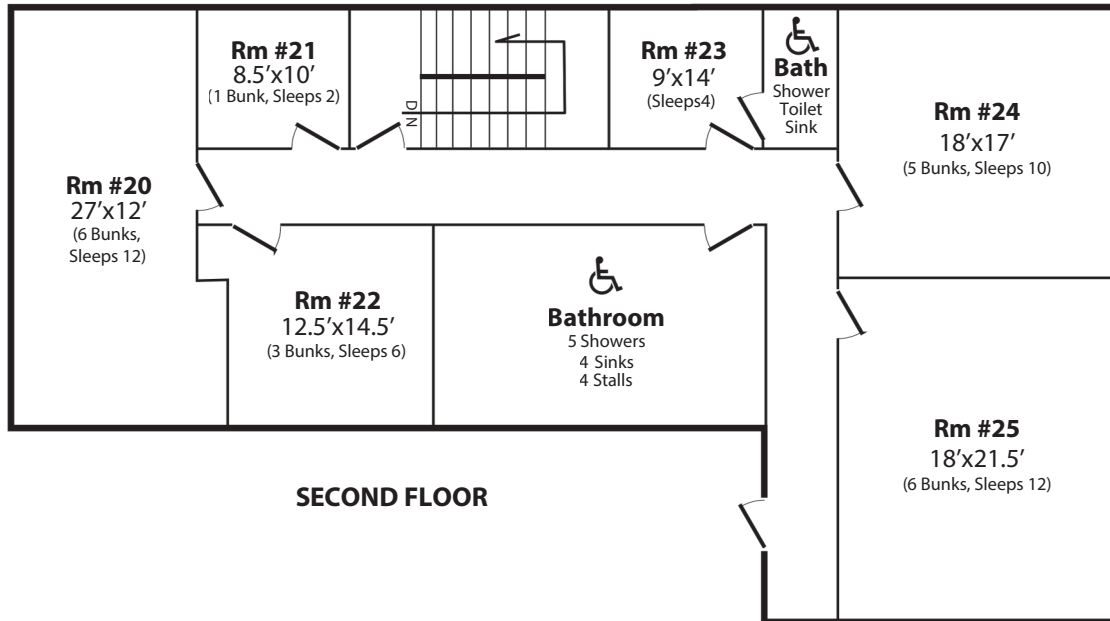

# MUDDY CREEK HOUSE

Men and/or Women\* | Sleeps 82

- Modern Bathroom/Shower Facilities on Each Floor
- First Floor is Wheel Chair Accessible
- Large Front Porch on Each Floor
- Heating & Air Conditioning

\*Men on one Floor/Women on the other