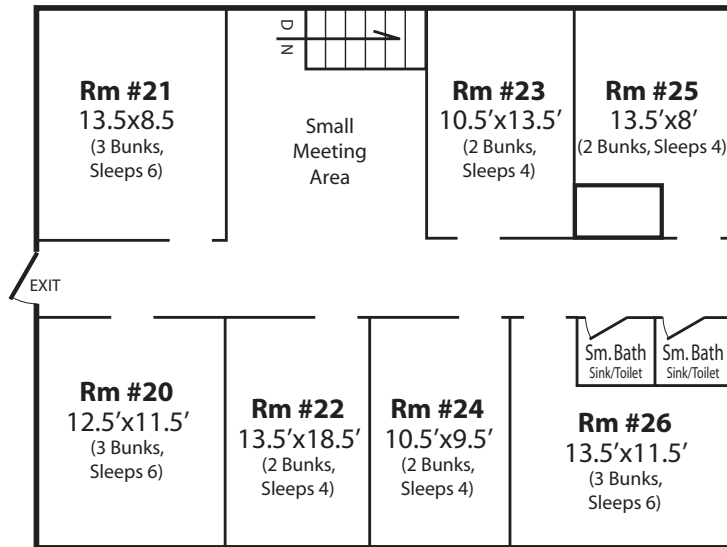

SECOND FLOOR

FIRST FLOOR

- Historic 19th Century Mill
- Modern Bathroom/Shower Facilities
- Additional Shower Facilities Nearby
- Wood Floors
- Two Small Meeting Areas
- Heating & Air Conditioning