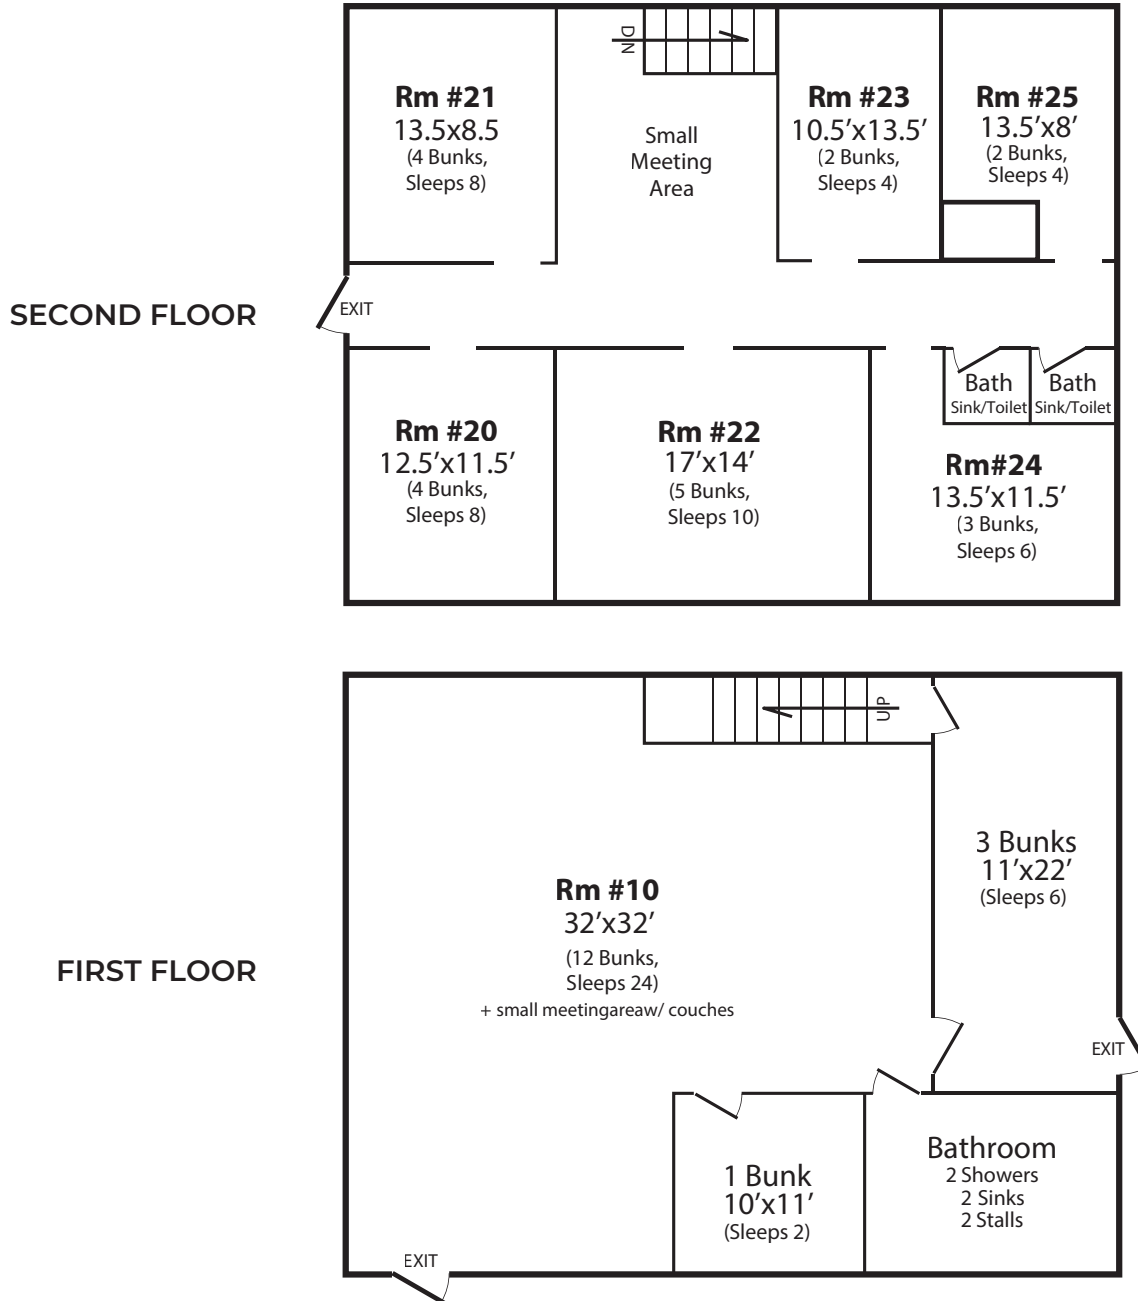

THE MILL DORM

Men and/or Women | Sleeps 72

- Historic 19th Century Mill
- Modern Bathroom/Shower Facilities
- Additional Shower Facilities Nearby
- Wood Floors
- Two Small Sitting/Meeting Areas
- Heating & Air Conditioning