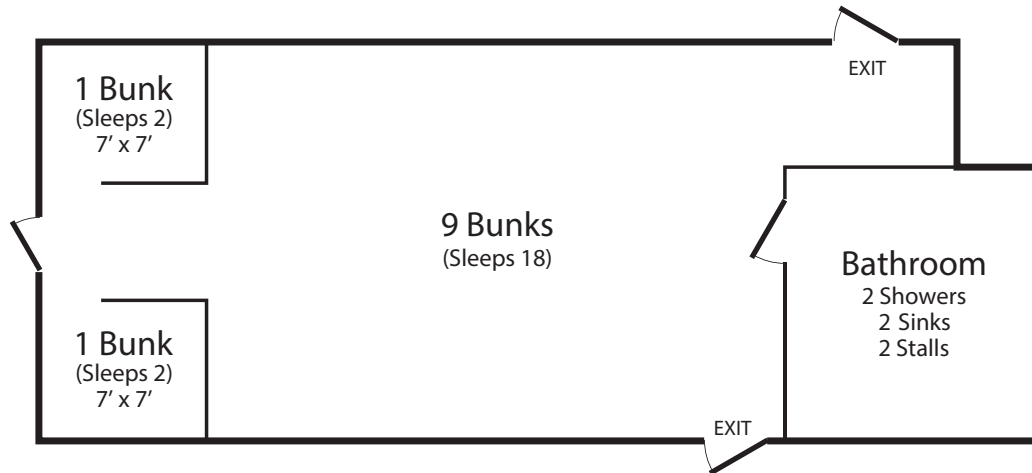

LIVERY BUNKHOUSE

Men and/or Women* | Sleeps 42

NORTH SIDE - 42'x20'

SOUTH SIDE - 41'x20'

- Ranch Style Bunkhouse
- Modern Bathroom/Shower Facilities
- ADA Compliant
- Additional Shower Facilities Nearby
- Heating & Air Conditioning

** Men on one side/Women on other, if needed*