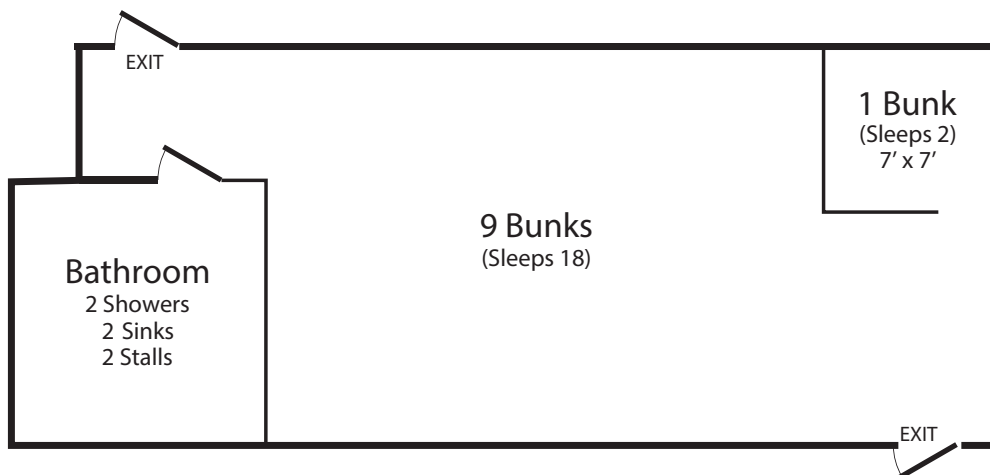

LIVERY BUNKHOUSE

Men and/or Women* | Sleeps 42

NORTH SIDE - 42'x20'

SOUTH SIDE - 41'x20'

- Ranch Style Bunkhouse
- Modern Bathroom/Shower Facilities
- ADA Compliant
- Additional Shower Facilities Nearby
- Heating & Air Conditioning

** Men on one side/Women on other, if needed*