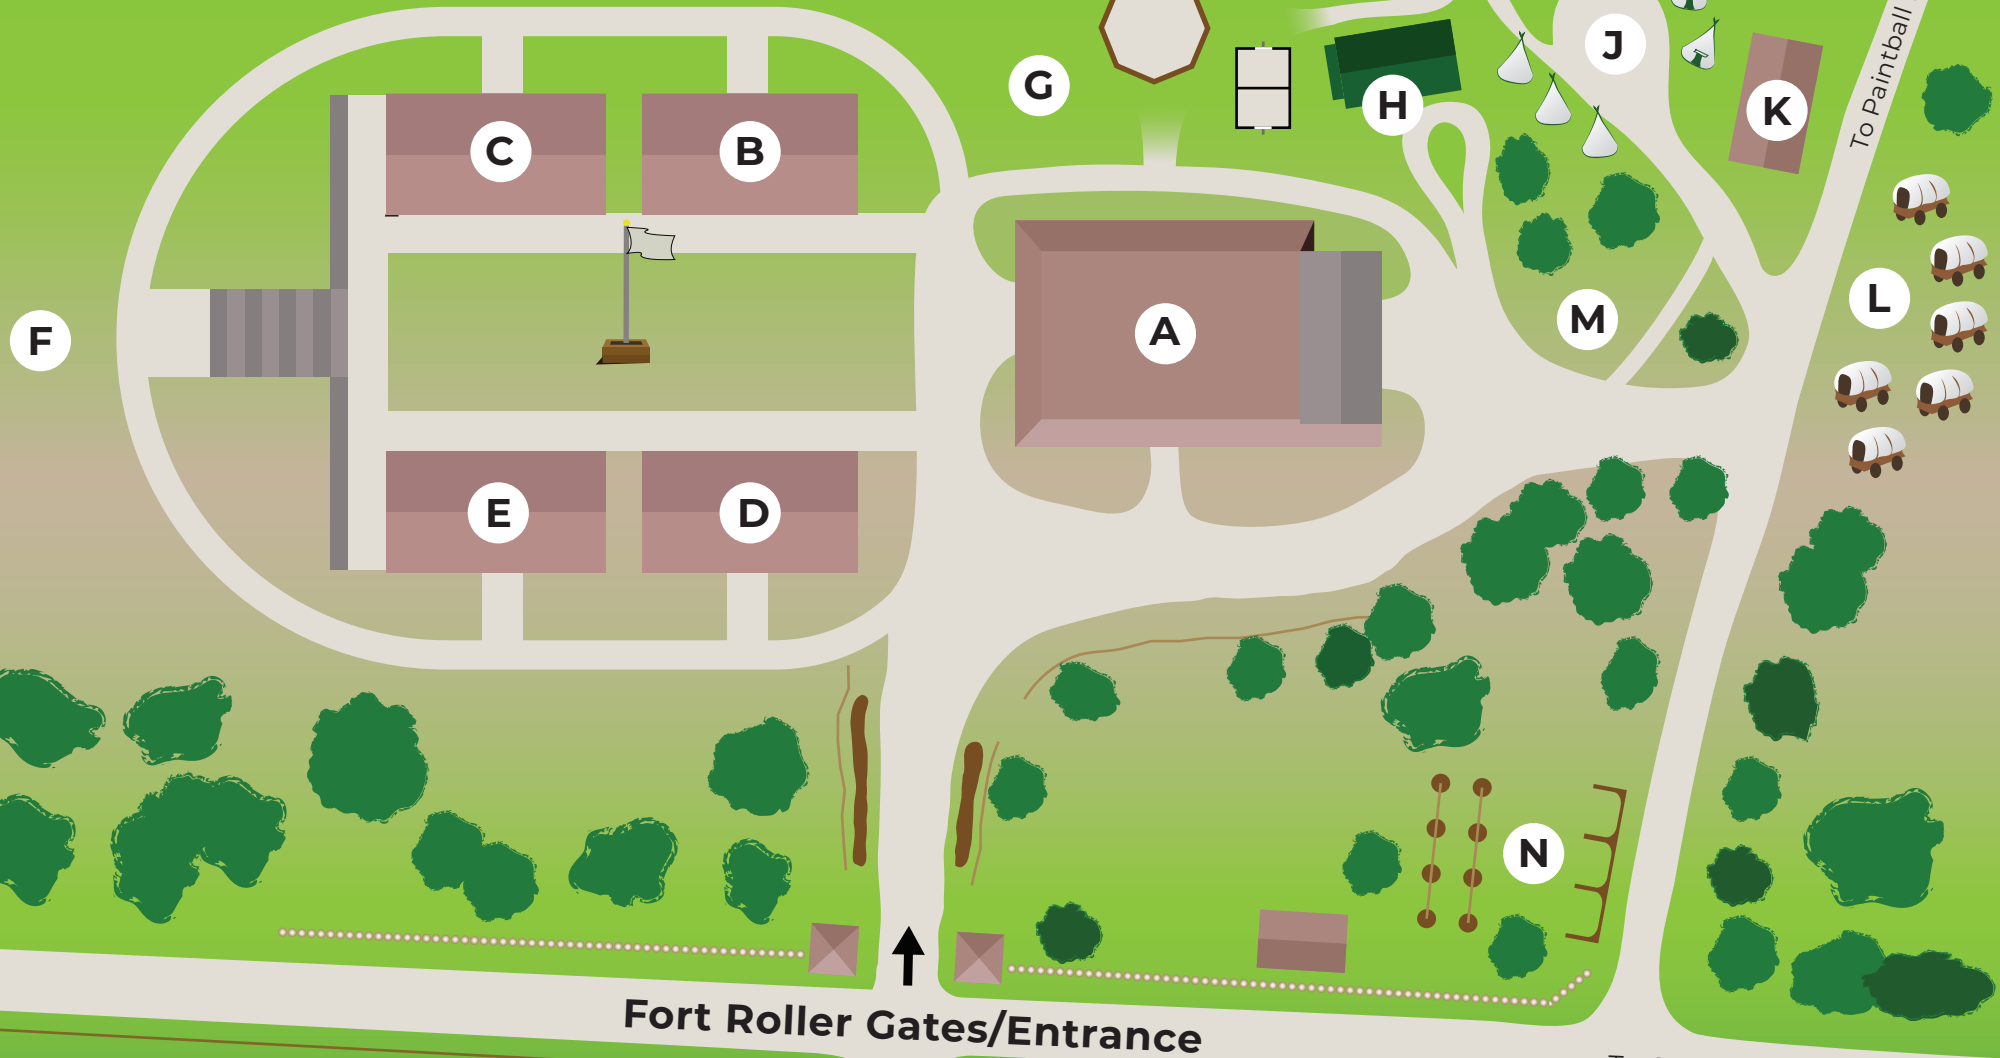

# Fort Roller

GROUNDS MAP

A- Hilltop Hall  
B- Girls Cabin #1  
C- Girls Cabin #2

D- Boys Cabin #1  
E- Boys Cabin #2  
F- Game Fields

G- Playground  
H- Health Center  
I- Pavillion

J- Teepee Village  
K- Bathhouse  
L- Wagon Village

M- Tree Climbing  
N- Low Ropes Course  
O- Parking Lot