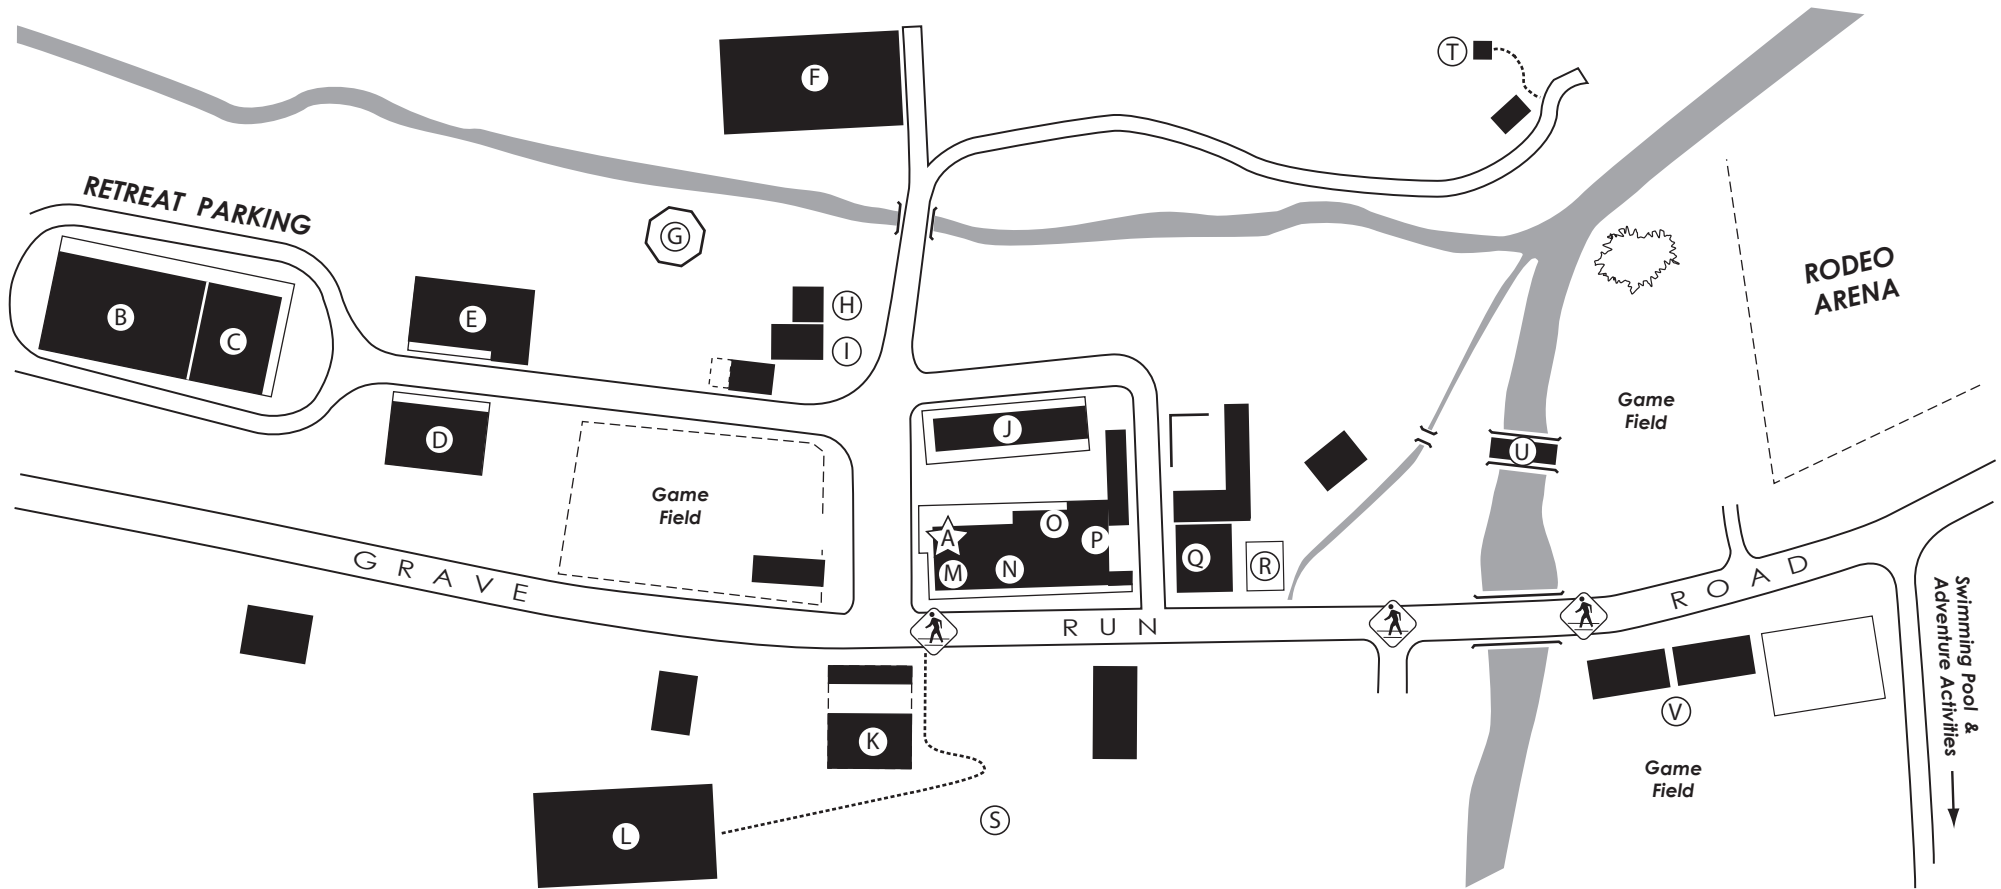

Retreat Facilities Map

4443 Grave Run Road, Manchester, MD 21102 - 443.712.1010

- A - Main Office
- B - Buffalo Lodge (gymnasium)
- C - Buffalo Lodge (meeting space)
- D - The Line Camp (dormitory)
- E - Muddy Creek House (dormitory)
- F - Old Town Meeting House (meeting space)

- G - Gaga Pit
- H - Jailhouse
- I - Stage Depot
- J - Livery Bunkhouse (dormitory)
- K - Activity Barn (indoor climbing, mini golf, etc...)

- L - Horse Center (horse rides)
- M - Longhorn (game room)
- N - Wagon Wheel (snack shop)
- O - Tradin' Post (gift shop)
- P - Oxbow (meeting space)
- Q - The Mill (dormitory/dining room)

- R - Dining Tent & Patio
- S - Zip Line Exit
- T - Climbing Tower
- U - Covered Bridge
- V - Pavilion Area
- ⚠ = Designated Crossing (cross here only)