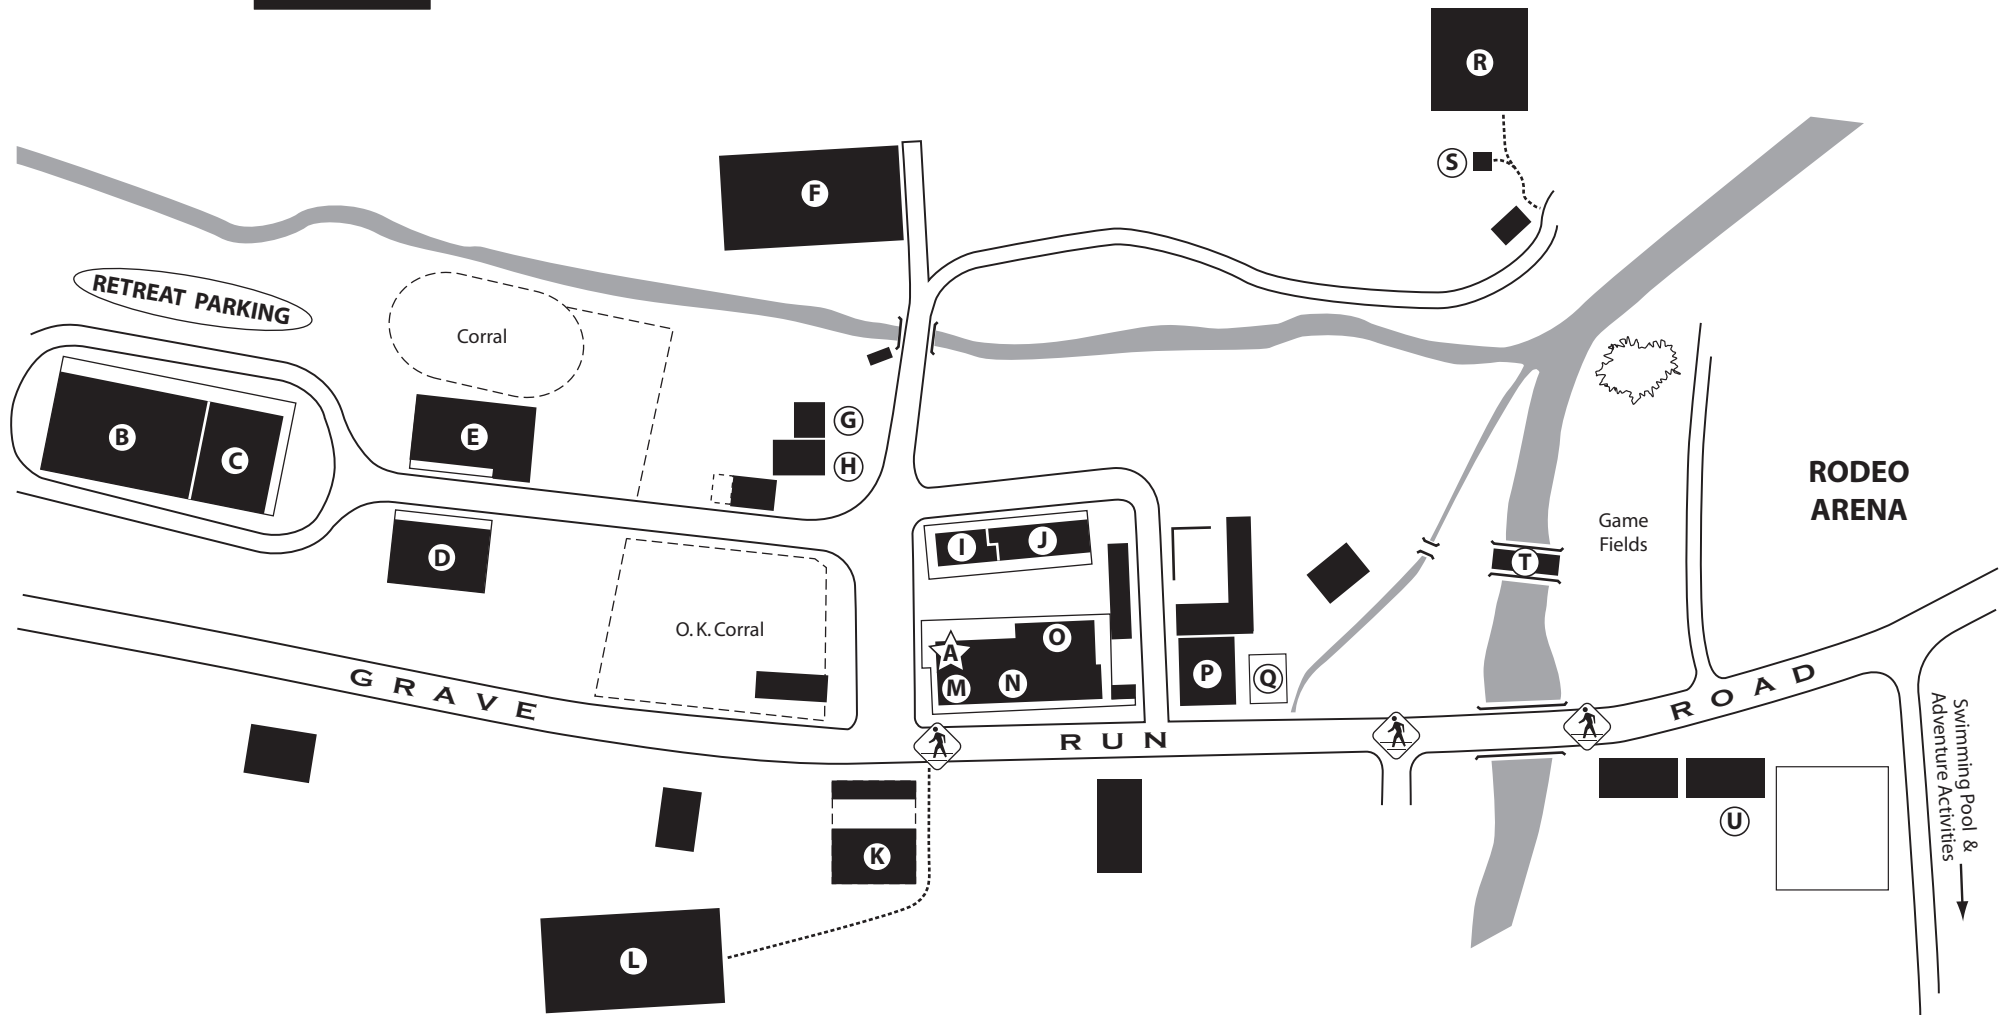

Retreat Facilities

4443 Grave Run Road, Manchester, MD 21102 ■ 443-712-1010 ■ Toll Free: 800-285-0122

- A** - Ranch Office
- B** - Buffalo Lodge (Gymnasium)
- C** - Buffalo Lodge (Conference Room)
- D** - The Line Camp
- E** - Muddy Creek Lodge
- F** - Ole Town Meeting House

- G** - Jailhouse
- H** - Stage Depot
- I** - Livery Bunkhouse (short side)
- J** - Livery Bunkhouse (long side)
- K** - Activity Barn (indoor climbing, and skate ramps)

- L** - Horse Center (horse rides)
- M** - Longhorn Game Room
- N** - Wagon Wheel Snack Shop
- O** - Tradin' Post Gift Shop
- P** - The Mill - Bunkhouse/Dining Room
- Q** - Dining Tent (closed Dec. - March)

- R** - Skate Parks
- S** - Climbing Tower
- T** - Covered Bridge
- U** - Pavilion Area
- = Designated Crossing (cross here only)