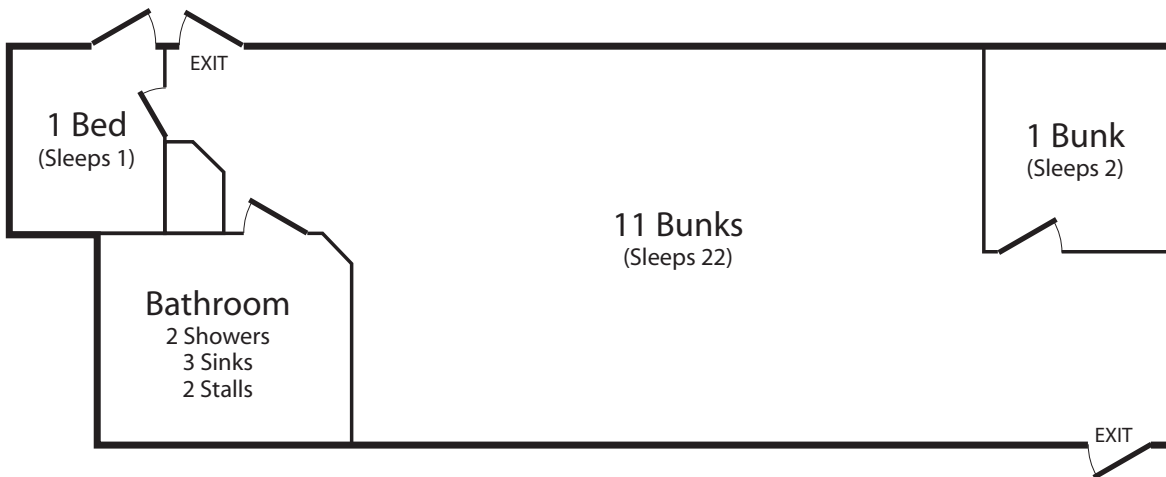

Livery Bunkhouse

Classic Accomodations ■ Men and/or Women* ■ Sleeps 42

SHORT SIDE

LONG SIDE

- Ranch Style Bunkhouse
- Modern Bathroom/Shower Facilities
- Additional Shower Facilities Nearby
- Heating & Air Conditioning

* Men on one side/Women on the other