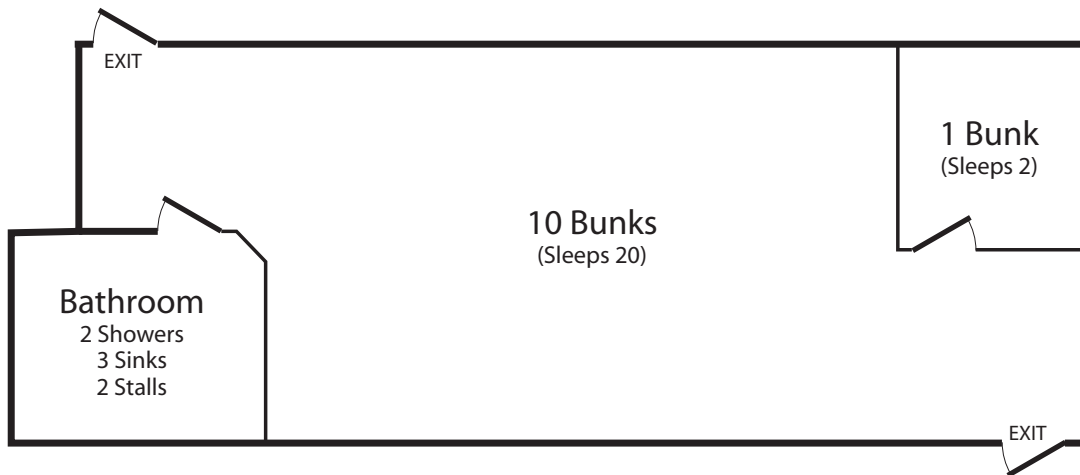

Livery Bunkhouse

Classic Accomodations • Men and/or Women* • Sleeps 36

SHORT SIDE - 31'x20'

LONG SIDE - 56'x19'

- Ranch Style Bunkhouse
- Modern Bathroom/Shower Facilities
- Additional Shower Facilities Nearby
- Heating & Air Conditioning

* Men on one side/Women on the other