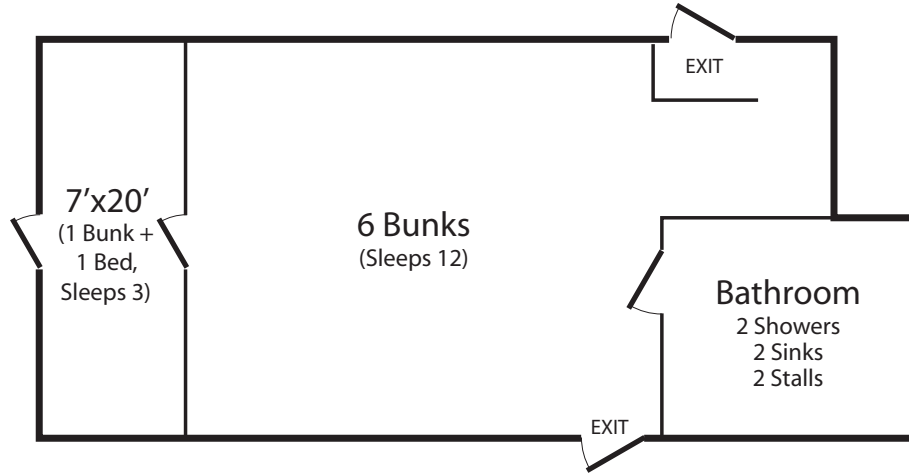

Livery Bunkhouse

Classic Accomodations • Men and/or Women* • Sleeps 36

SHORT SIDE - 31'x20'

LONG SIDE - 56'x19'

- Ranch Style Bunkhouse
- Modern Bathroom/Shower Facilities
- Additional Shower Facilities Nearby
- Heating & Air Conditioning

* Men on one side/Women on the other