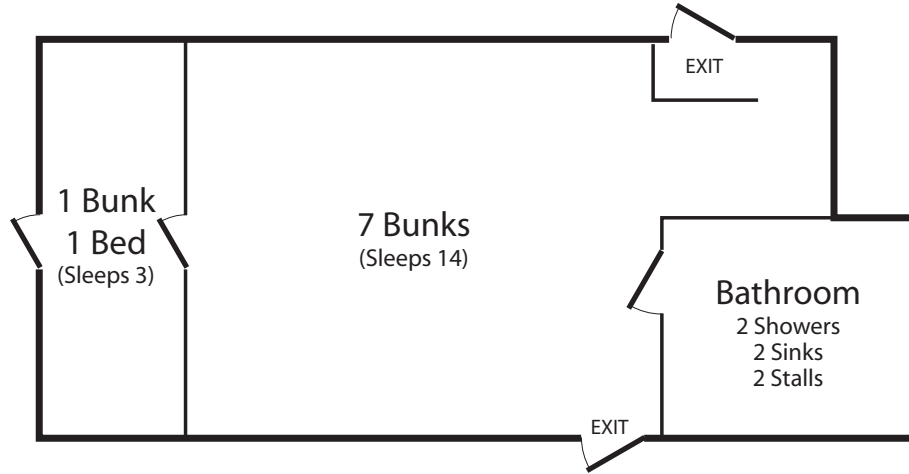

Livery Bunkhouse

Classic Accomodations ■ Men and/or Women* ■ Sleeps 42

SHORT SIDE

LONG SIDE

- Ranch Style Bunkhouse
- Modern Bathroom/Shower Facilities
- Additional Shower Facilities Nearby
- Heating & Air Conditioning

* Men on one side/Women on the other