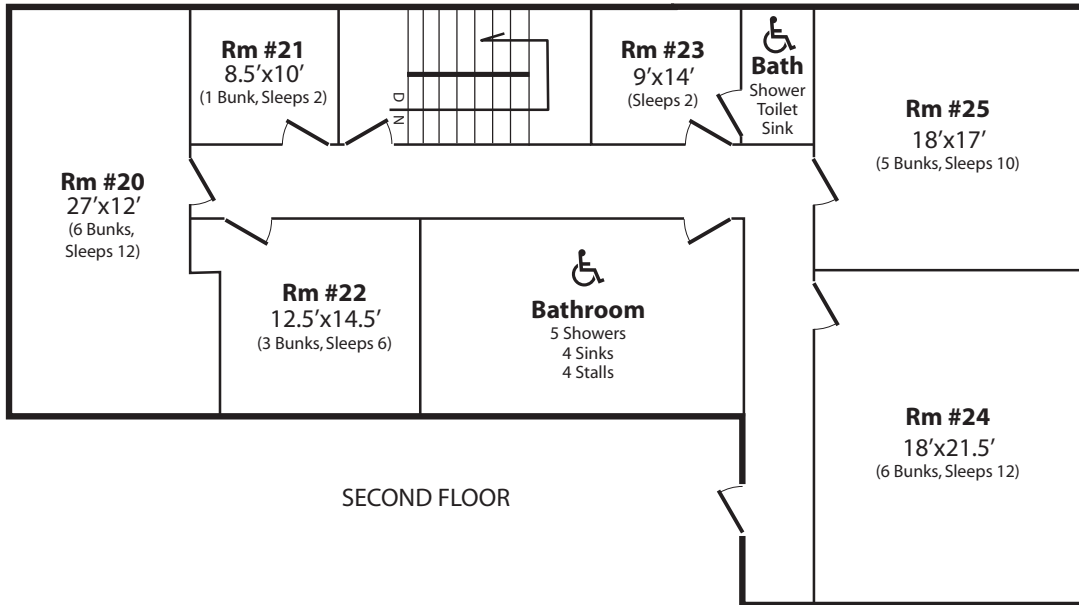

Muddy Creek Lodge

Deluxe Accomodations • Men and/or Women* • Sleeps 54

- Modern Bathroom/Shower Facilities on Each Floor
- First Floor Wheel Chair Accessible
- Large Porch on Each Floor
- Large Meeting Room with a Stone Fireplace
- TV/VCR**
- Heating & Air Conditioning

* Men on one floor/Women on the other

** Sound System and Video Projector available upon request