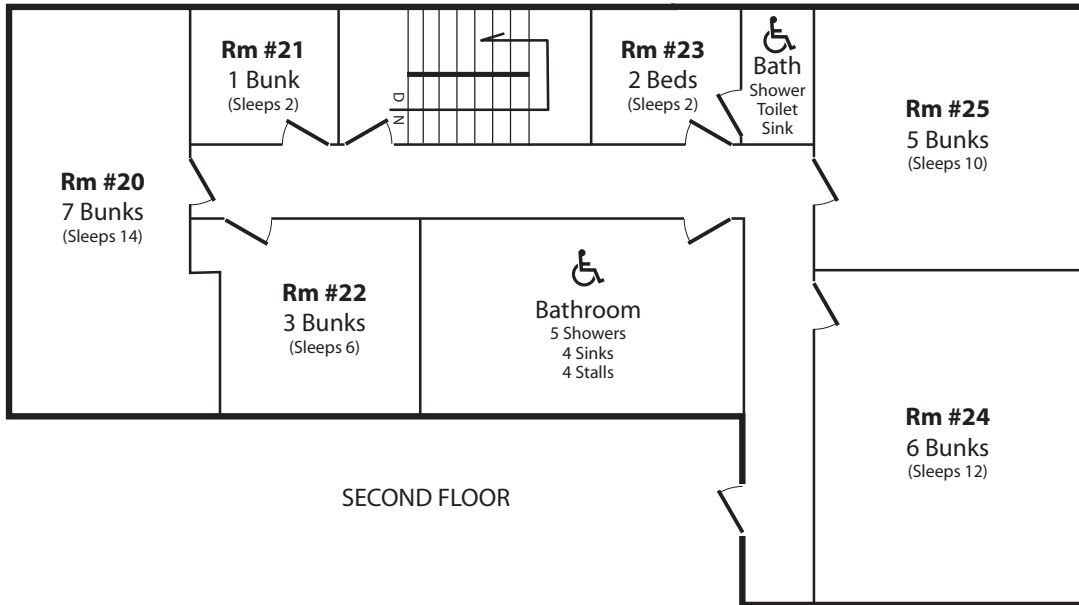

Muddy Creek Lodge

Deluxe Accomodations ■ Men and/or Women ■ Sleeps 60*

- Modern Bathroom/Shower Facilities on Each Floor
- First Floor Wheel Chair Accessible
- Large Porch on Each Floor
- Large Meeting Room with a Stone Fireplace
- TV/VCR**
- Heating & Air Conditioning

* Men on one floor/Women on the other

** Sound System and Video Projector available upon request