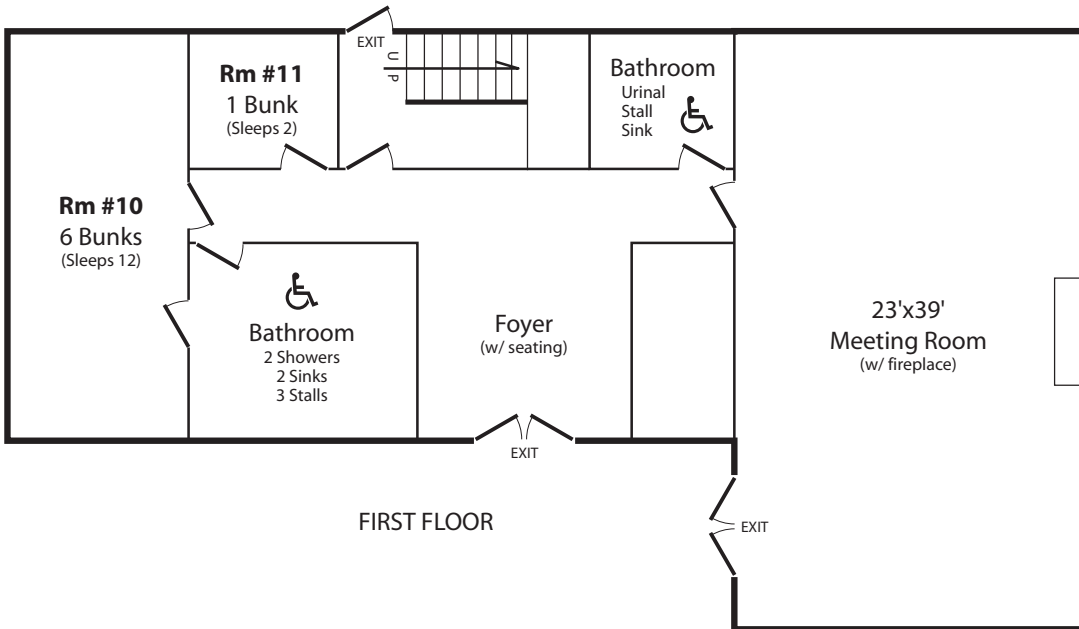

Muddy Creek Lodge

Deluxe Accomodations ■ Men and/or Women ■ Sleeps 60*

- Modern Bathroom/Shower Facilities on Each Floor
- First Floor Wheel Chair Accessible
- Large Porch on Each Floor
- Large Meeting Room with a Stone Fireplace
- TV/VCR**
- Heating & Air Conditioning

* Men on one floor/Women on the other

** Sound System and Video Projector available upon request