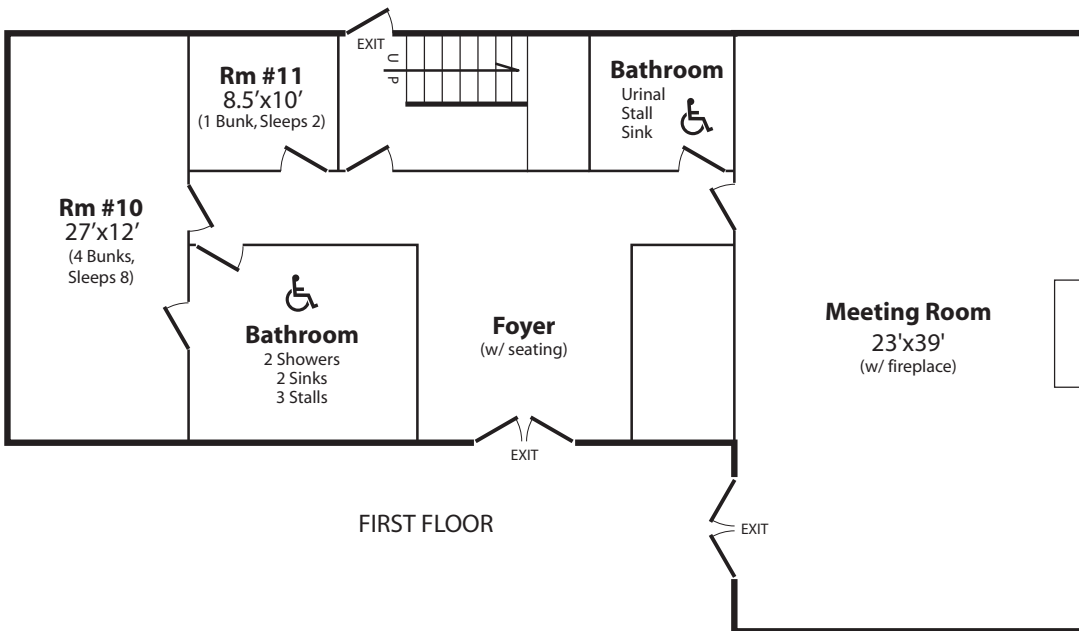

Muddy Creek Lodge

Deluxe Accomodations • Men and/or Women* • Sleeps 54

- Modern Bathroom/Shower Facilities on Each Floor
- First Floor Wheel Chair Accessible
- Large Porch on Each Floor
- Large Meeting Room with a Stone Fireplace
- TV/VCR**
- Heating & Air Conditioning

* Men on one floor/Women on the other

** Sound System and Video Projector available upon request