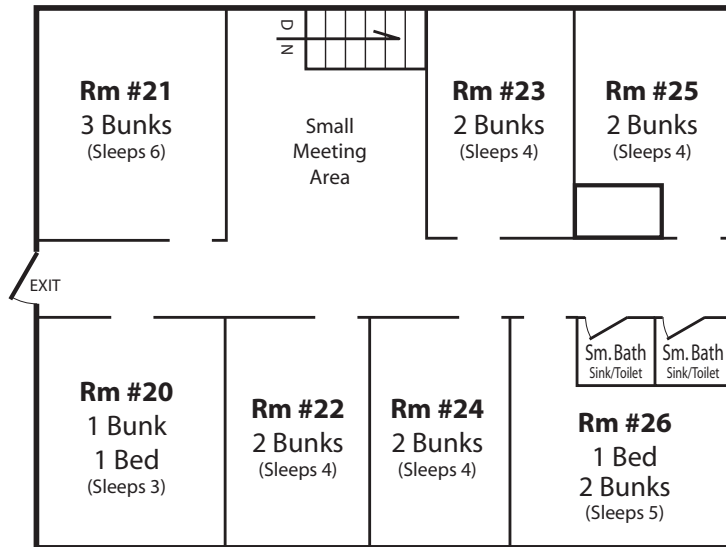

*Classic Accomodations ■ Men and/or Women ■ Sleeps 55*

SECOND FLOOR

FIRST FLOOR

- Historic 19th Century Mill
- Modern Bathroom/Shower Facilities
- Additional Shower Facilities Nearby
- Carpeted
- Two Small Meeting Areas
- Heating & Air Conditioning