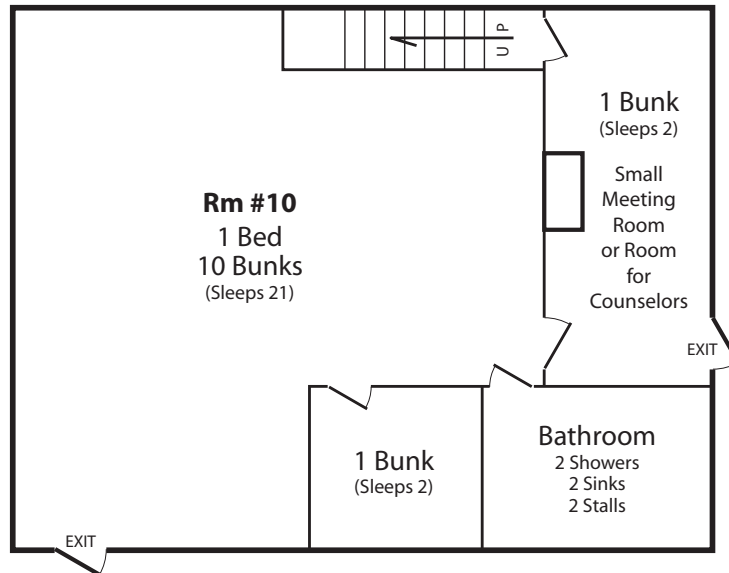

*Classic Accomodations ■ Men and/or Women ■ Sleeps 55*

SECOND FLOOR

FIRST FLOOR

- Historic 19th Century Mill
- Modern Bathroom/Shower Facilities
- Additional Shower Facilities Nearby
- Carpeted
- Two Small Meeting Areas
- Heating & Air Conditioning