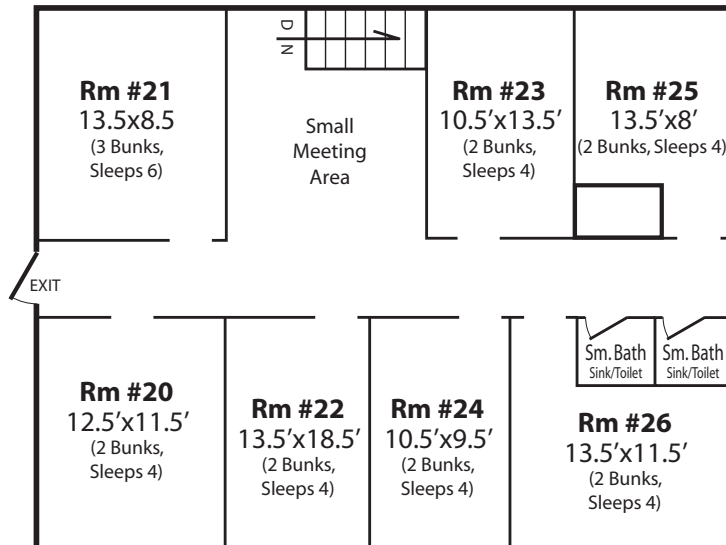

*Classic Accomodations • Men and/or Women • Sleeps 56*

SECOND FLOOR

FIRST FLOOR

- Historic 19th Century Mill
- Modern Bathroom/Shower Facilities
- Additional Shower Facilities Nearby
- Wood Floors
- Two Small Meeting Areas
- Heating & Air Conditioning