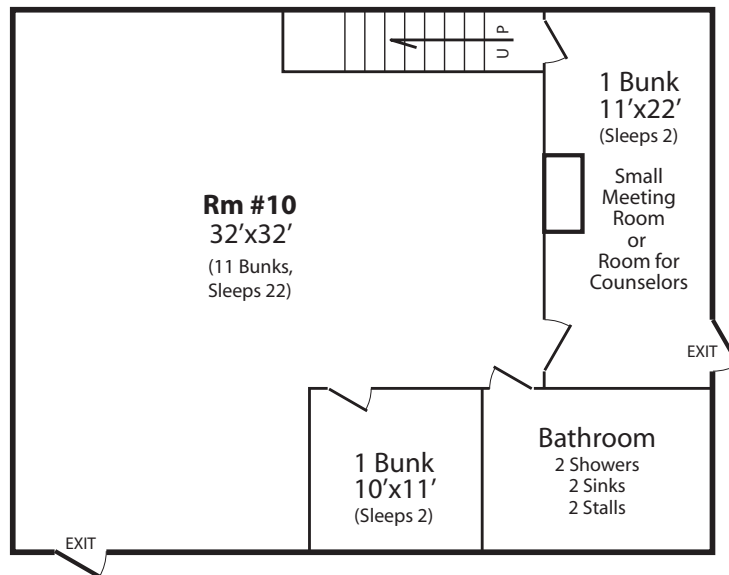

*Classic Accomodations • Men and/or Women • Sleeps 56*

SECOND FLOOR

FIRST FLOOR

- Historic 19th Century Mill
- Modern Bathroom/Shower Facilities
- Additional Shower Facilities Nearby
- Wood Floors
- Two Small Meeting Areas
- Heating & Air Conditioning