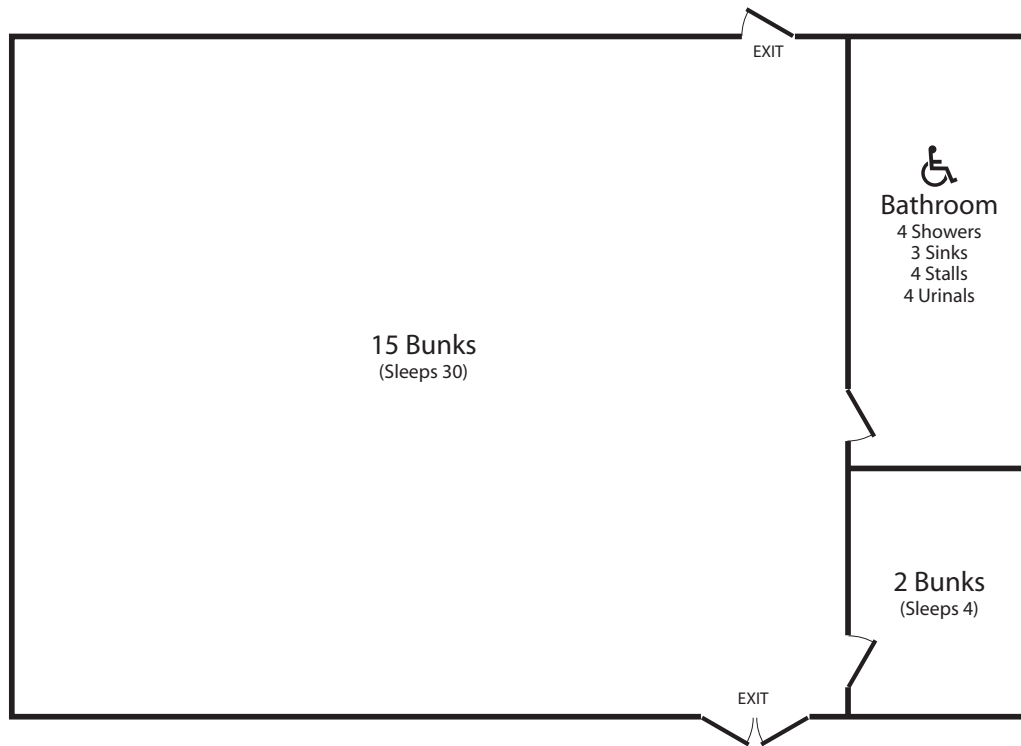

The Line Camp

Deluxe Accomodations ■ Men or Women ■ Sleeps 34

The Line Camp (left) and Muddy Creek Lodge

- Modern Bathroom/Shower Facilities
- Wheel Chair Accessible
- Large Covered Front Porch
- Central Lounge Area
- Heating & Air Conditioning