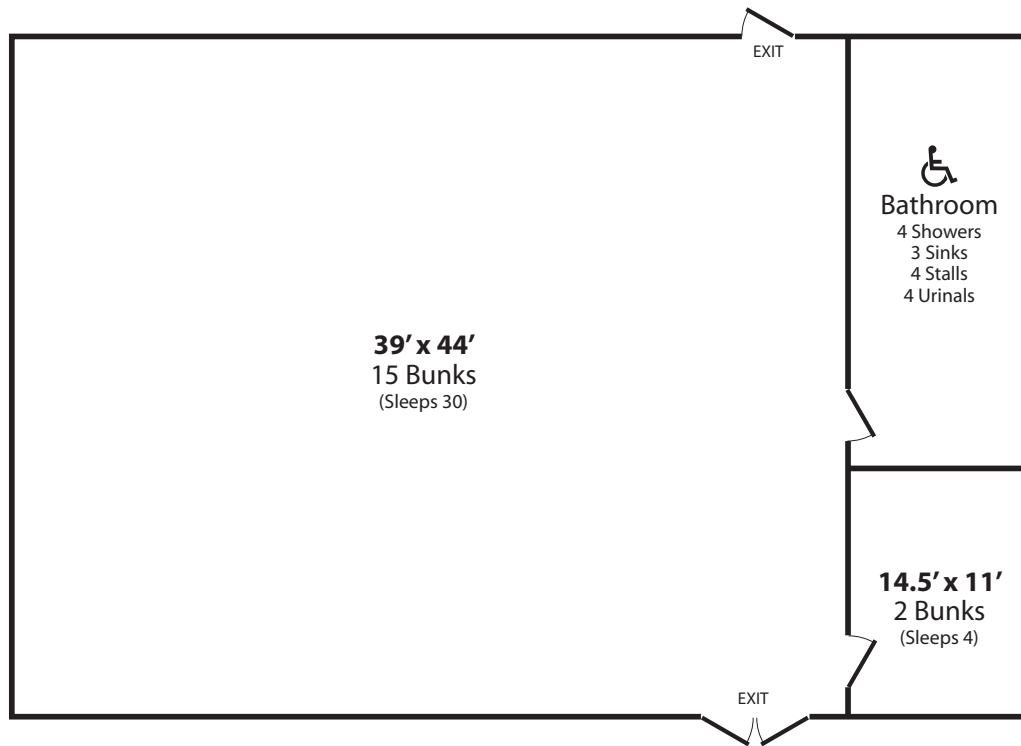

The Line Camp

Deluxe Accomodations ⁂ Men or Women ⁂ Sleeps 34

The Line Camp (left) and Muddy Creek Lodge

- ⁂ Modern Bathroom/Shower Facilities
- ⁂ Wheel Chair Accessable
- ⁂ Large Covered Front Porch
- ⁂ Central Lounge Area
- ⁂ Heating & Air Conditioning